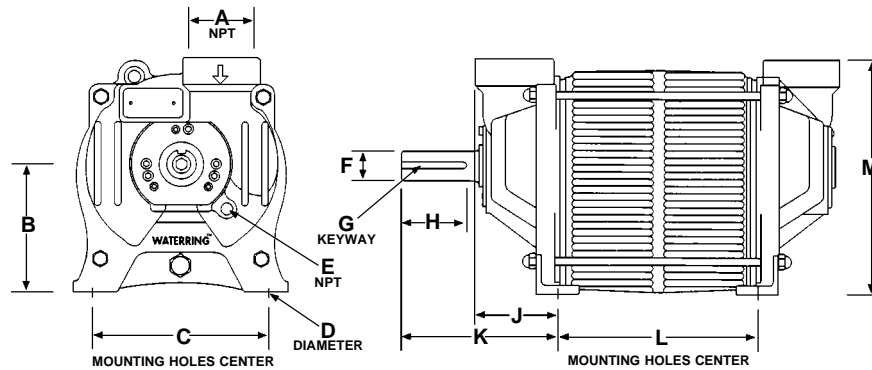

◆ Double End Half Shaft

- Accommodates Clockwise or Counter-Clockwise Drive Systems.
- Easy to Service.

◆ Masport Quality & Performance

- Achieve Minimum of 28" Hg (Intermittent).
- Runs Continuous at 27" Hg.
- Heavy Duty Roller Type Custom Made Bearings.
- Bronze Impeller and Porting Plates.
- Silicon Carbide Seals.
- Superior Pump Life.

DIMENSIONAL DATA

WaterRing Pumps

	A	B	C	D	E	F	G	H	J	K	L	M
WR85	2 1/2	6 1/4	8 9/16	9/16	3/8	1 1/2	3/8 x 5/16	3 1/2	4 3/4	8	1 11/16	11 5/8
WR120	2 1/2	6 1/4	8 9/16	9/16	3/8	1 1/2	3/8 x 5/16	3 1/2	4 3/4	8	2 3/4	11 5/8
WR170	2 1/2	6 1/4	8 9/16	9/16	3/8	1 1/2	3/8 x 5/16	3 1/2	4 3/4	8	5	11 5/8
WR240	2 1/2	6 1/4	8 9/16	9/16	3/8	1 1/2	3/8 x 5/16	3 1/2	4 3/4	8	7 1/2	11 5/8
WR320	2 1/2	6 1/4	8 9/16	9/16	3/8	1 1/2	3/8 x 5/16	3 1/2	4 3/4	8	10 9/16	11 5/8