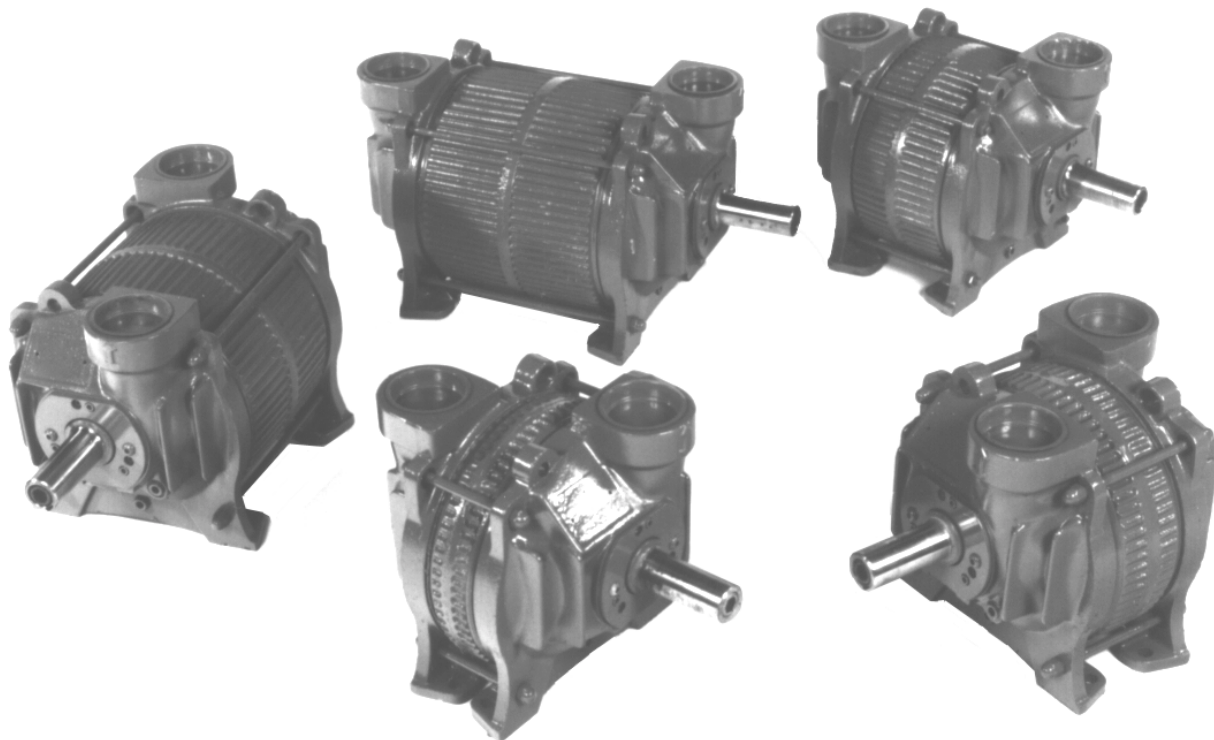

Masport[®] WR-Series II Vacuum / Pressure Pumps

Environmentally Friendly

◆ Patented Liquid Ring Technology

- Quiet.
- Oil Free.
- Corrosion Resistant.
- Eliminates Risk of Hydraulicing.
- Suppresses Volatile Gases.

◆ Liquid Usage

- 0.8 to 1.2 Gallons per minute.
- 50 Gallon Recirculating Reservoir Required.
- Automatically Draws the Right Amount of Water at All Operating Levels.

◆ Adjustable Porting Plate

- Easy to Adjust Porting Plate. Can Restore Performance On Location, Due to Wear and Tear.

◆ Double End Half Shaft

- Accommodates Clockwise or Counter-Clockwise Drive Systems.
- Easy to Service.

◆ Masport Quality & Performance

- Achieve Minimum of 28" Hg (Intermittent).
- Runs Continuous at 27" Hg.
- Heavy Duty Roller Type Custom Made Bearings.
- Bronze Impeller and Porting Plates.
- Silicon Carbide Seals.
- Superior Pump Life.